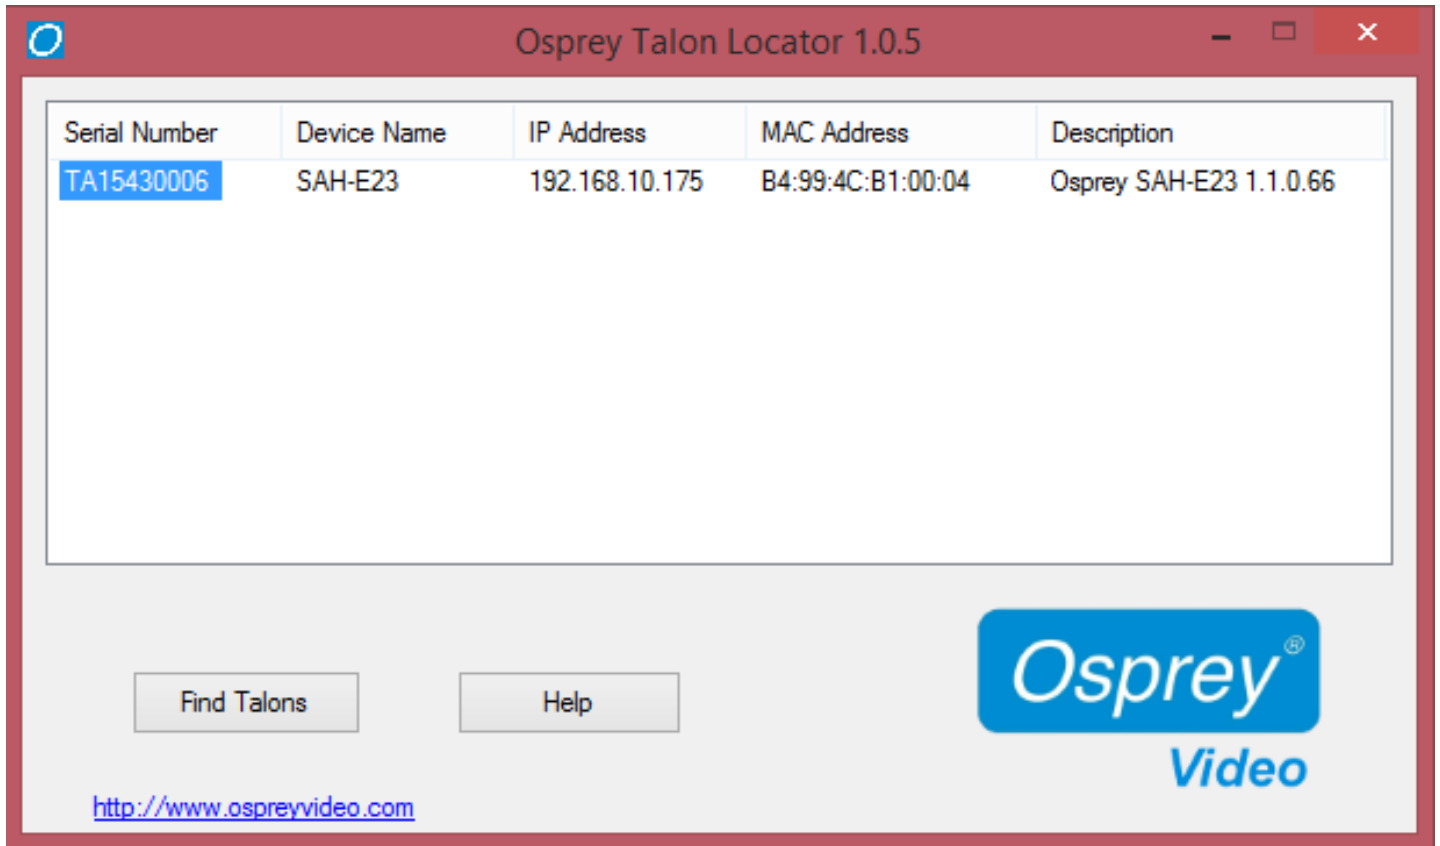

Talon Finder

Mobile Interface